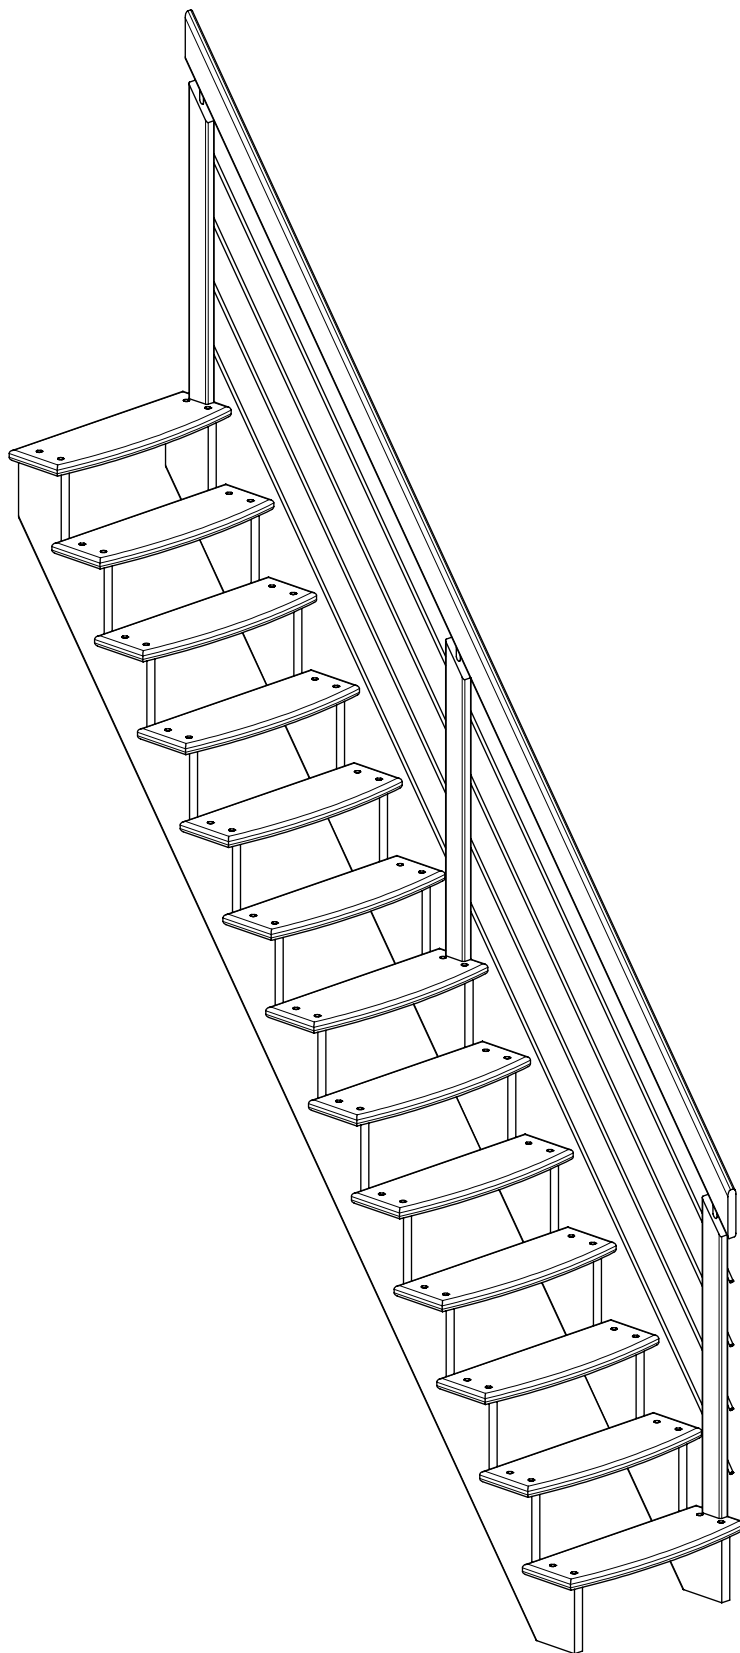

LYON

Installation instruction
Montageanleitung
Instruction de montage

1

Y: 220mm			
N [st / p]	Z [mm]	X [mm]	
		B: 650mm	B: 750mm
11	2420	1810	1810
12	2640	1970	1970
13	2860	2130	2130

2

6

7

8

7

8