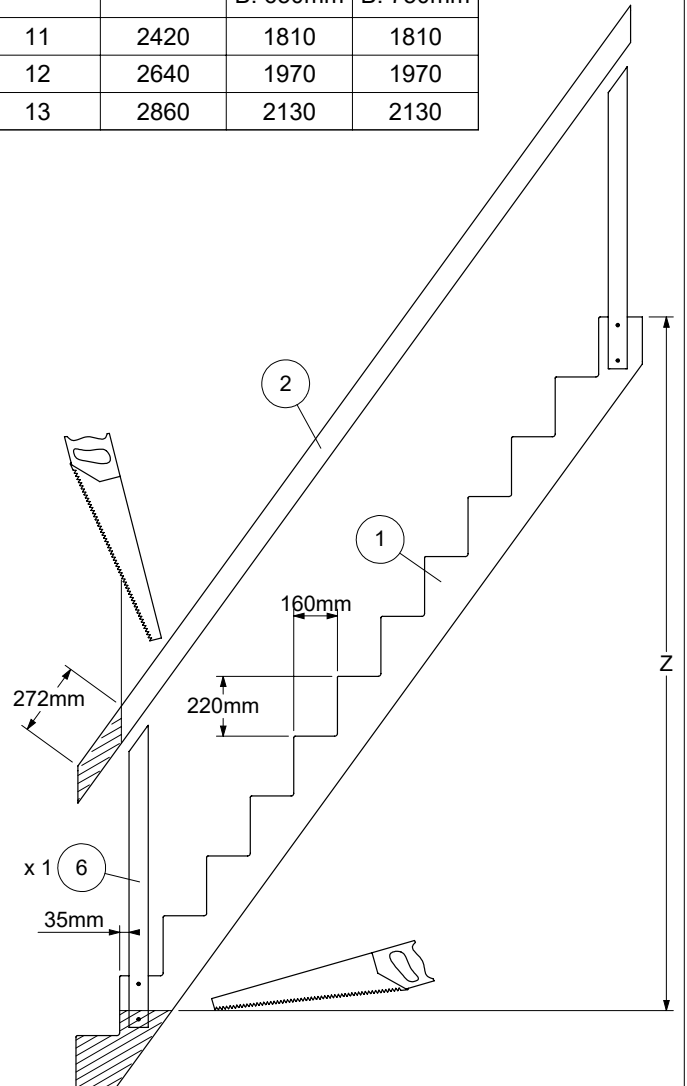

LYON

Installation instruction
Montageanleitung
Instruction de montage

1

Y: 220mm			
N [st / p]	Z [mm]	X [mm]	
		B: 650mm	B: 750mm
11	2420	1810	1810
12	2640	1970	1970
13	2860	2130	2130

2

6

7

8

7

8