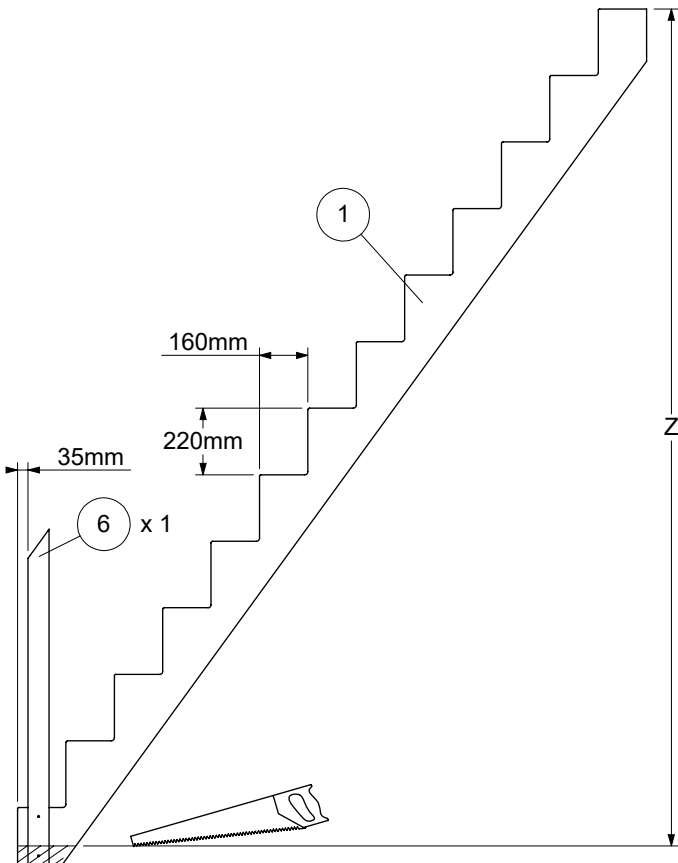

LYON

Installation instruction
Montageanleitung
Instruction de montage

1

Y: 220mm			
N [st / p]	Z [mm]	X [mm]	
		B: 650mm	B: 750mm
11	2420	1810	1810
12	2640	1970	1970
13	2860	2130	2130

2

6

7

8