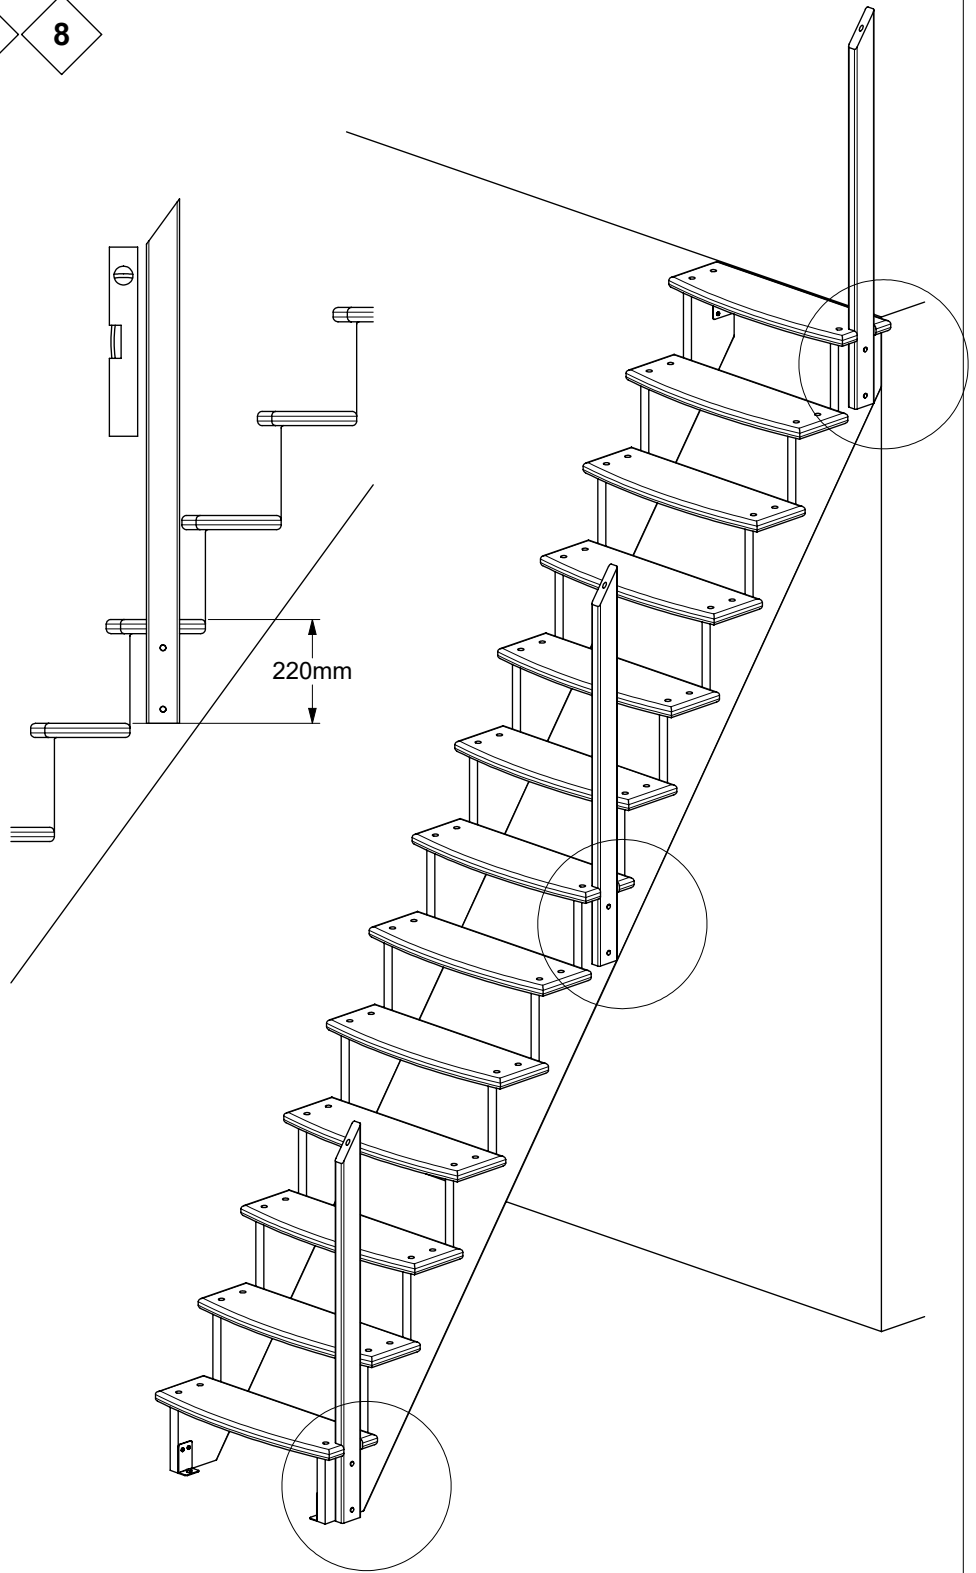

LYON

Installation instruction
Montageanleitung
Instruction de montage

1

Y: 220mm			
N [st / p]	Z [mm]	X [mm]	
		B: 650mm	B: 750mm
11	2420	1810	1810
12	2640	1970	1970
13	2860	2130	2130

2

6

7

8

7

8