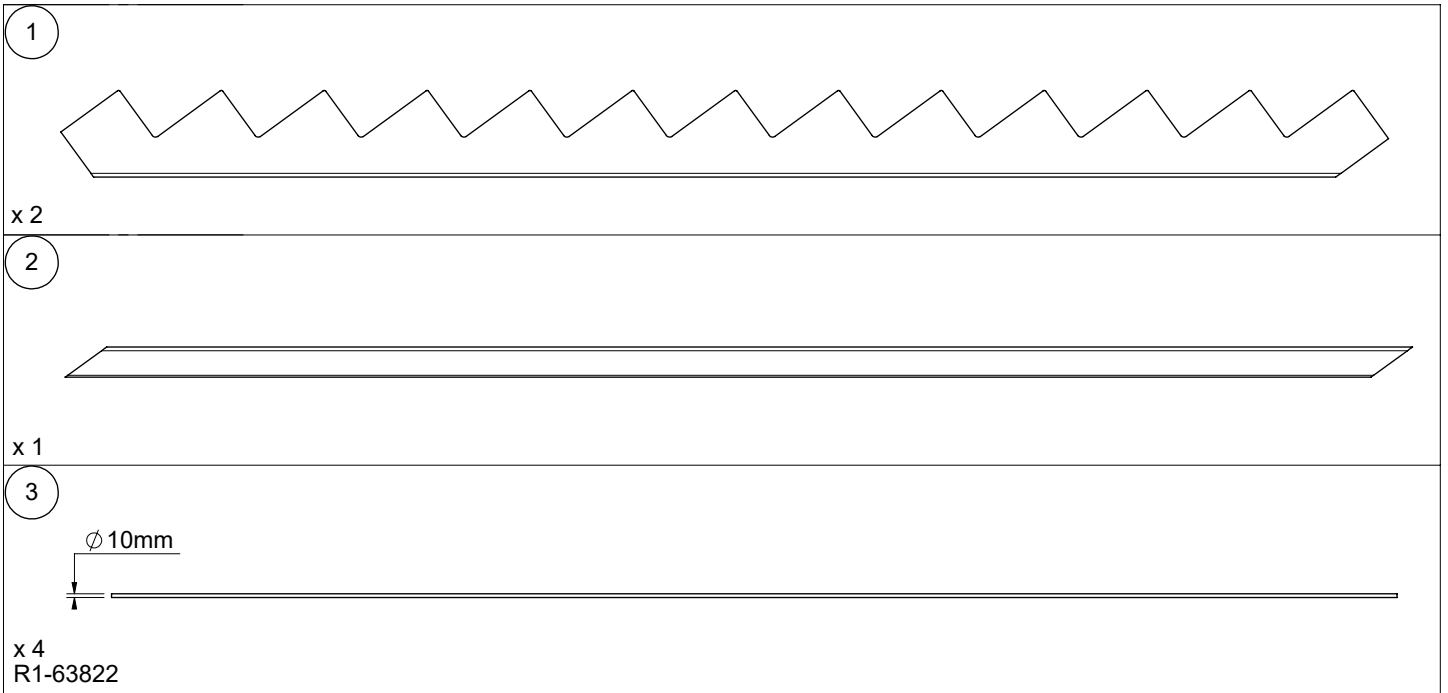

LYON

Installation instruction
Montageanleitung
Instruction de montage

1

Y: 220mm			
N [st / p]	Z [mm]	X [mm]	
		B: 650mm	B: 750mm
11	2420	1810	1810
12	2640	1970	1970
13	2860	2130	2130

2

6

7

8