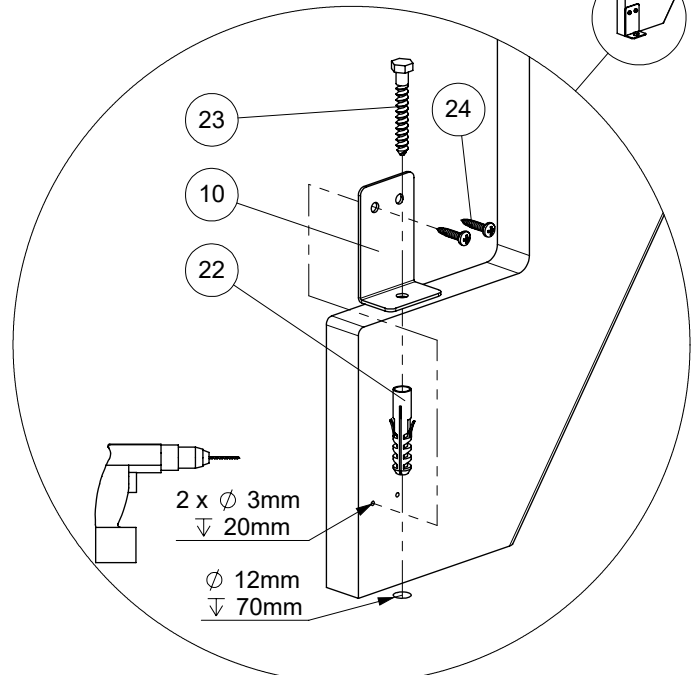

LYON

Installation instruction
Montageanleitung
Instruction de montage

1

Y: 220mm			
N [st / p]	Z [mm]	X [mm]	
		B: 650mm	B: 750mm
11	2420	1810	1810
12	2640	1970	1970
13	2860	2130	2130

2

6

7

8