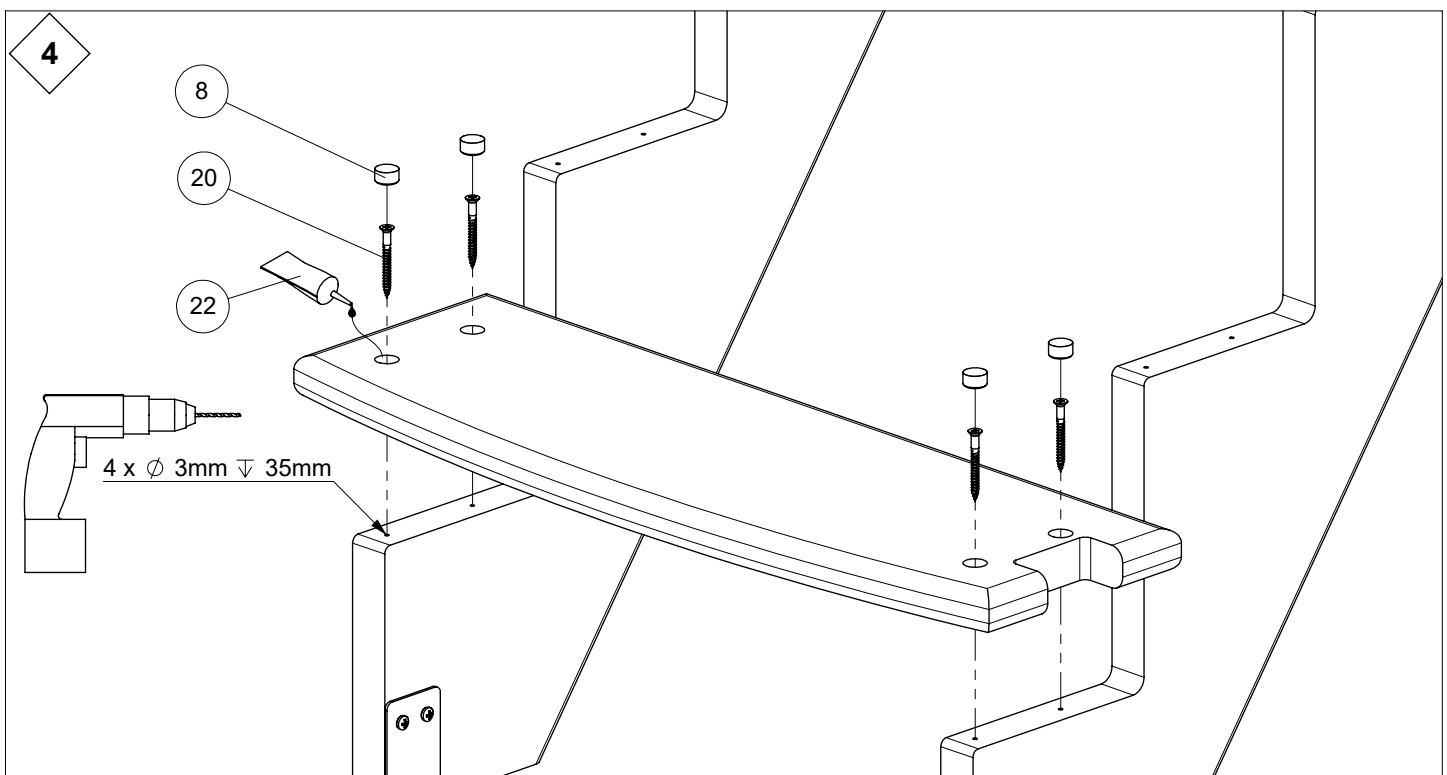

LYON

Installation instruction
Montageanleitung
Instruction de montage

1

Y: 220mm			
N [st / p]	Z [mm]	X [mm]	
		B: 650mm	B: 750mm
11	2420	1810	1810
12	2640	1970	1970
13	2860	2130	2130

2

6

7

8