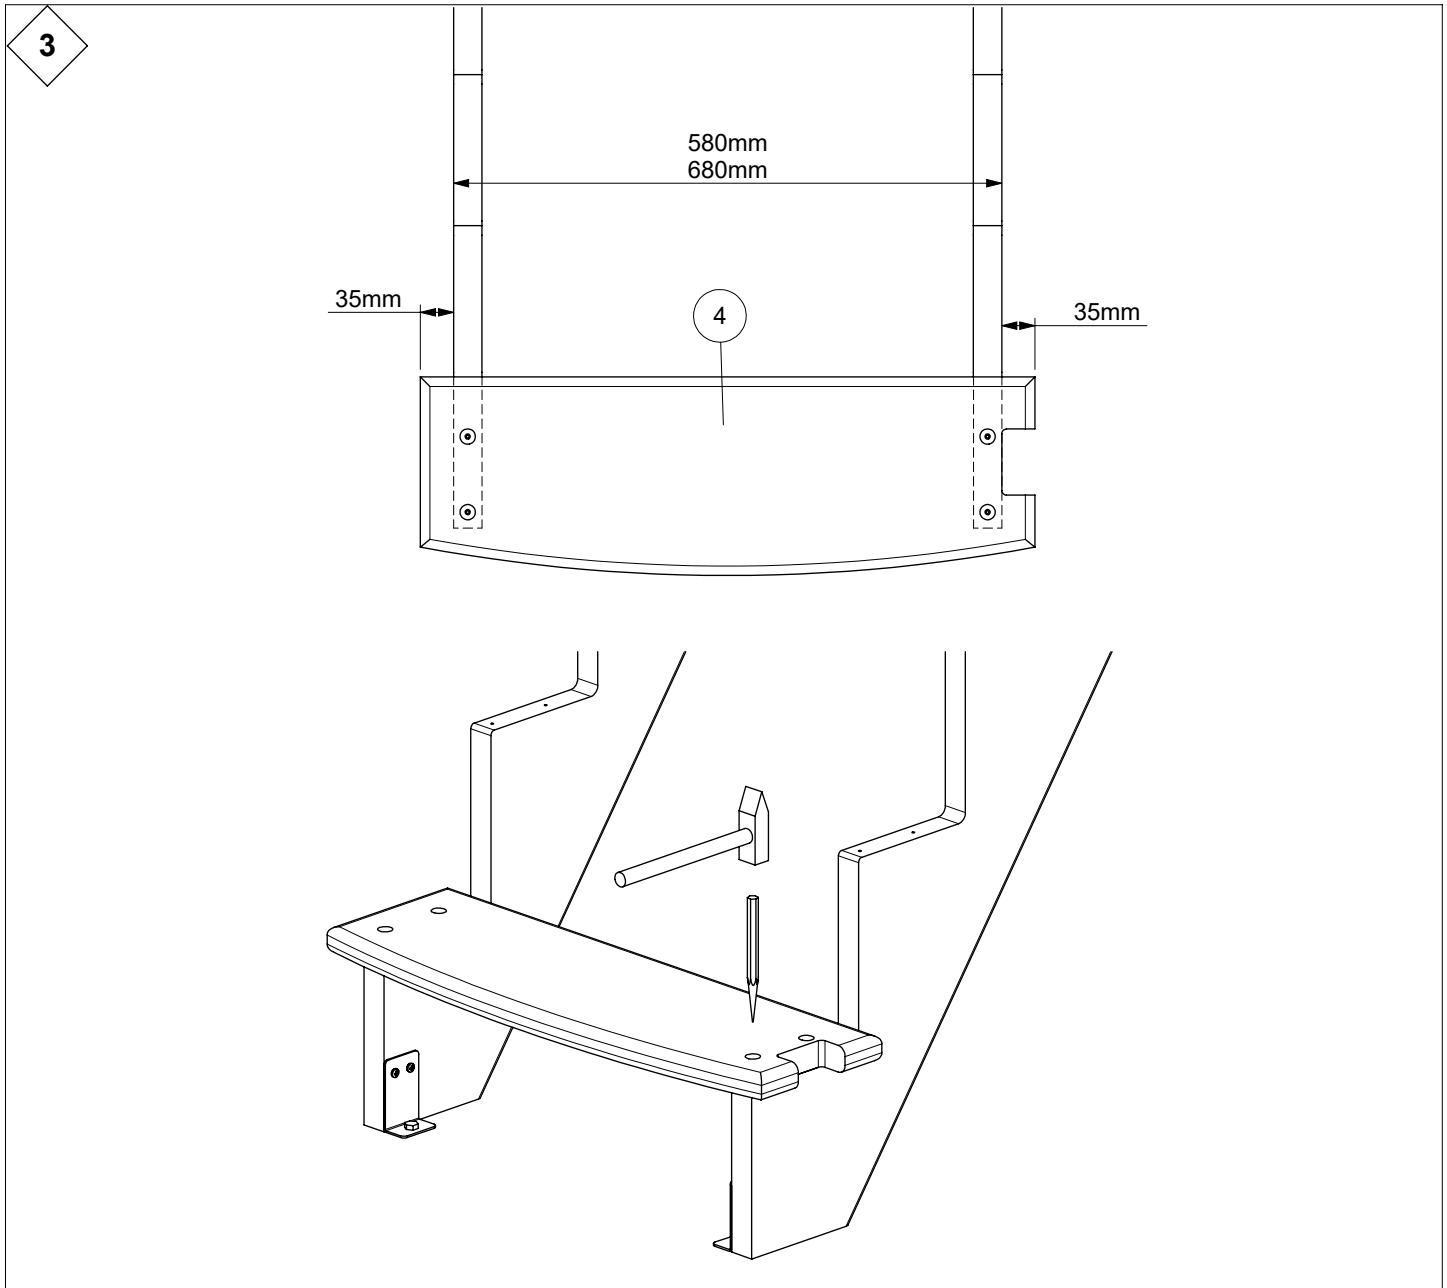

LYON

Installation instruction
Montageanleitung
Instruction de montage

1

Y: 220mm			
N [st / p]	Z [mm]	X [mm]	
		B: 650mm	B: 750mm
11	2420	1810	1810
12	2640	1970	1970
13	2860	2130	2130

2

6

7

8