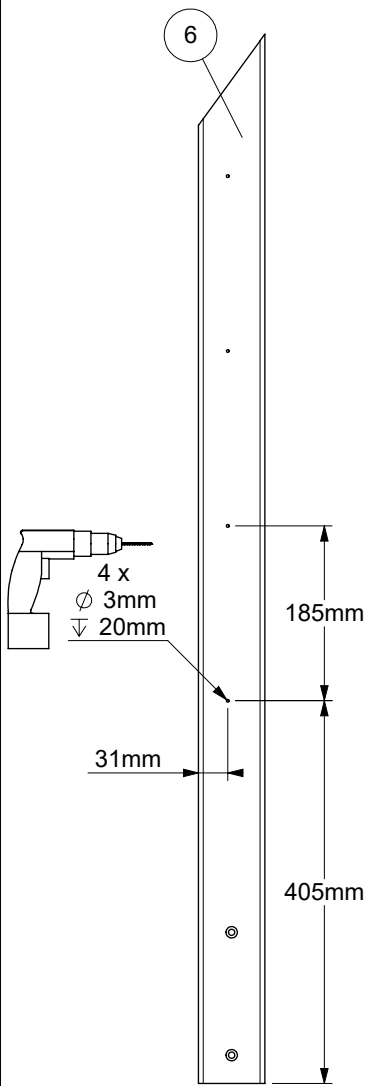

LYON

Installation instruction
Montageanleitung
Instruction de montage

1

Y: 220mm			
N [st / p]	Z [mm]	X [mm]	
		B: 650mm	B: 750mm
11	2420	1810	1810
12	2640	1970	1970
13	2860	2130	2130

2

6

7

8