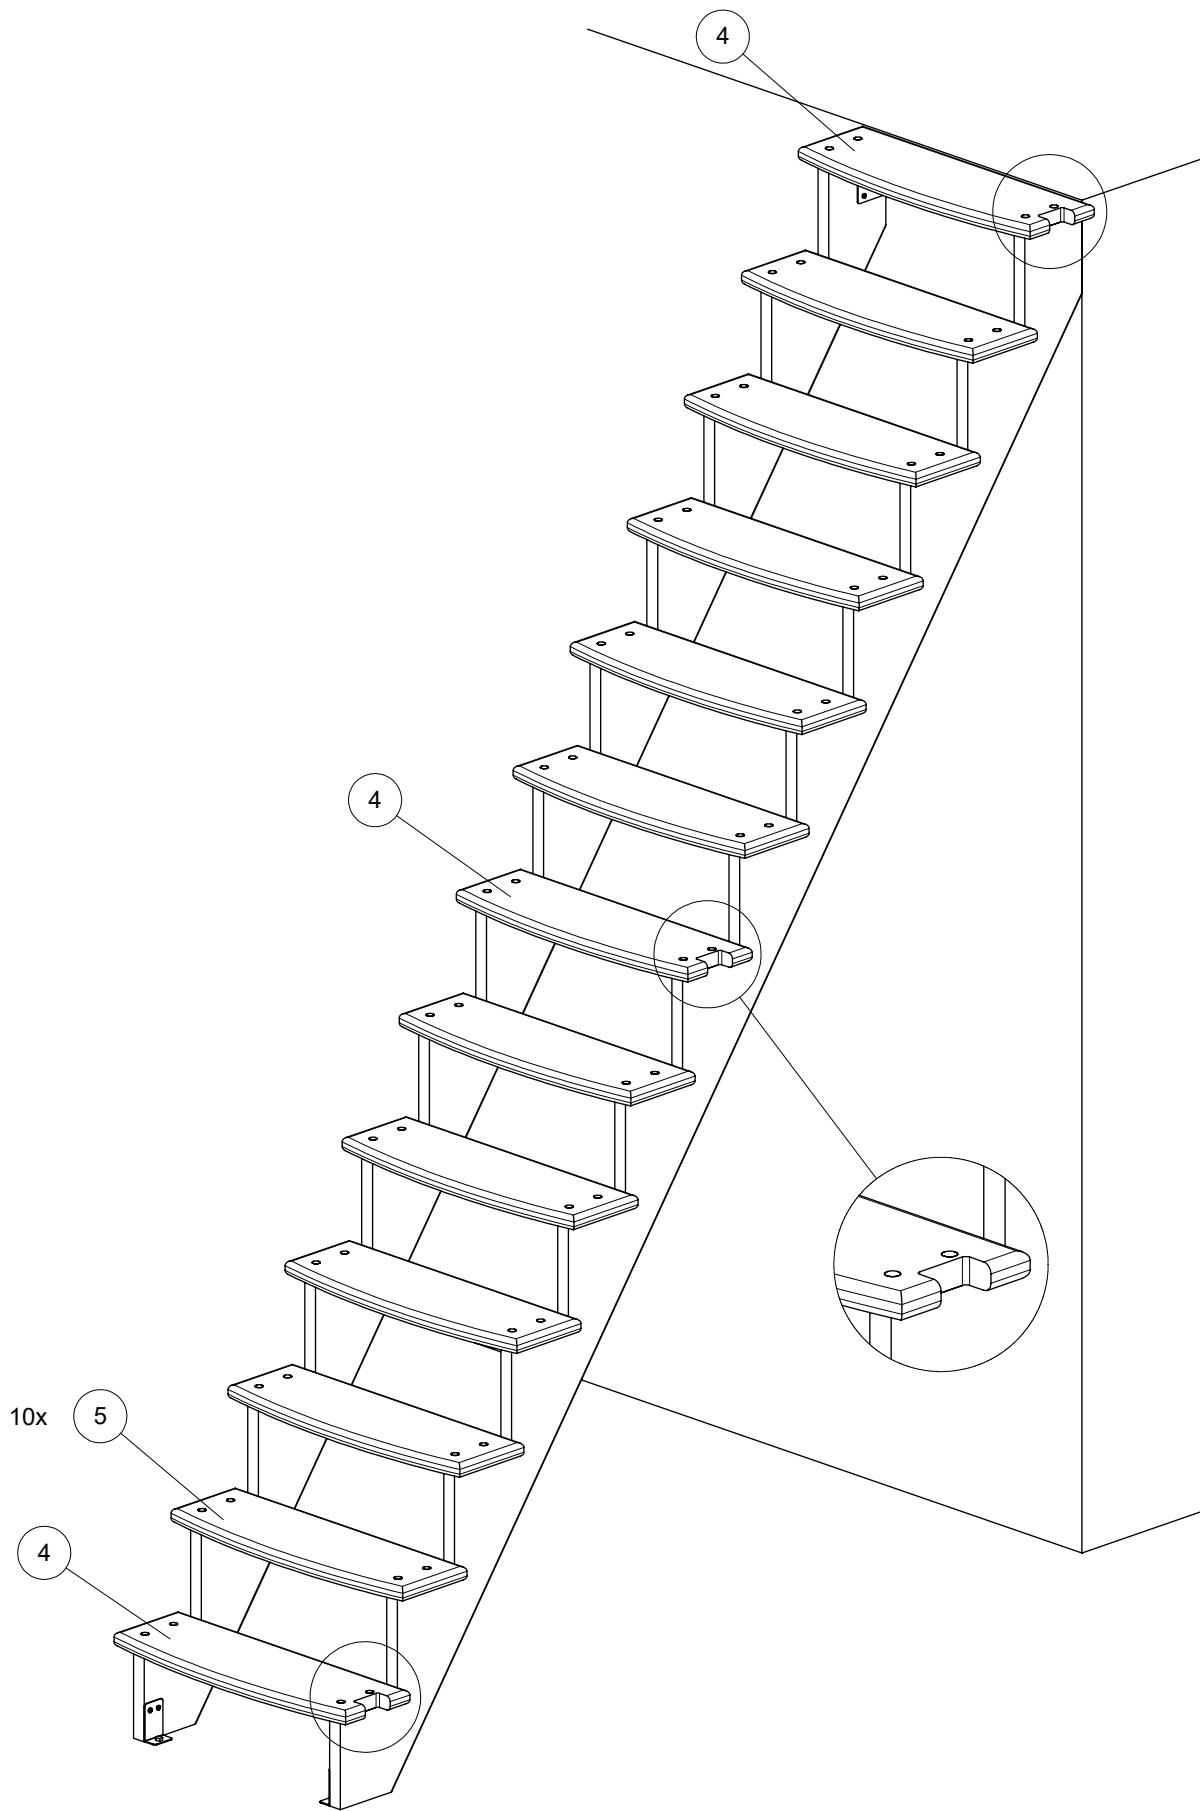

LYON

Installation instruction
Montageanleitung
Instruction de montage

1

Y: 220mm			
N [st / p]	Z [mm]	X [mm]	
		B: 650mm	B: 750mm
11	2420	1810	1810
12	2640	1970	1970
13	2860	2130	2130

2

6

7

8