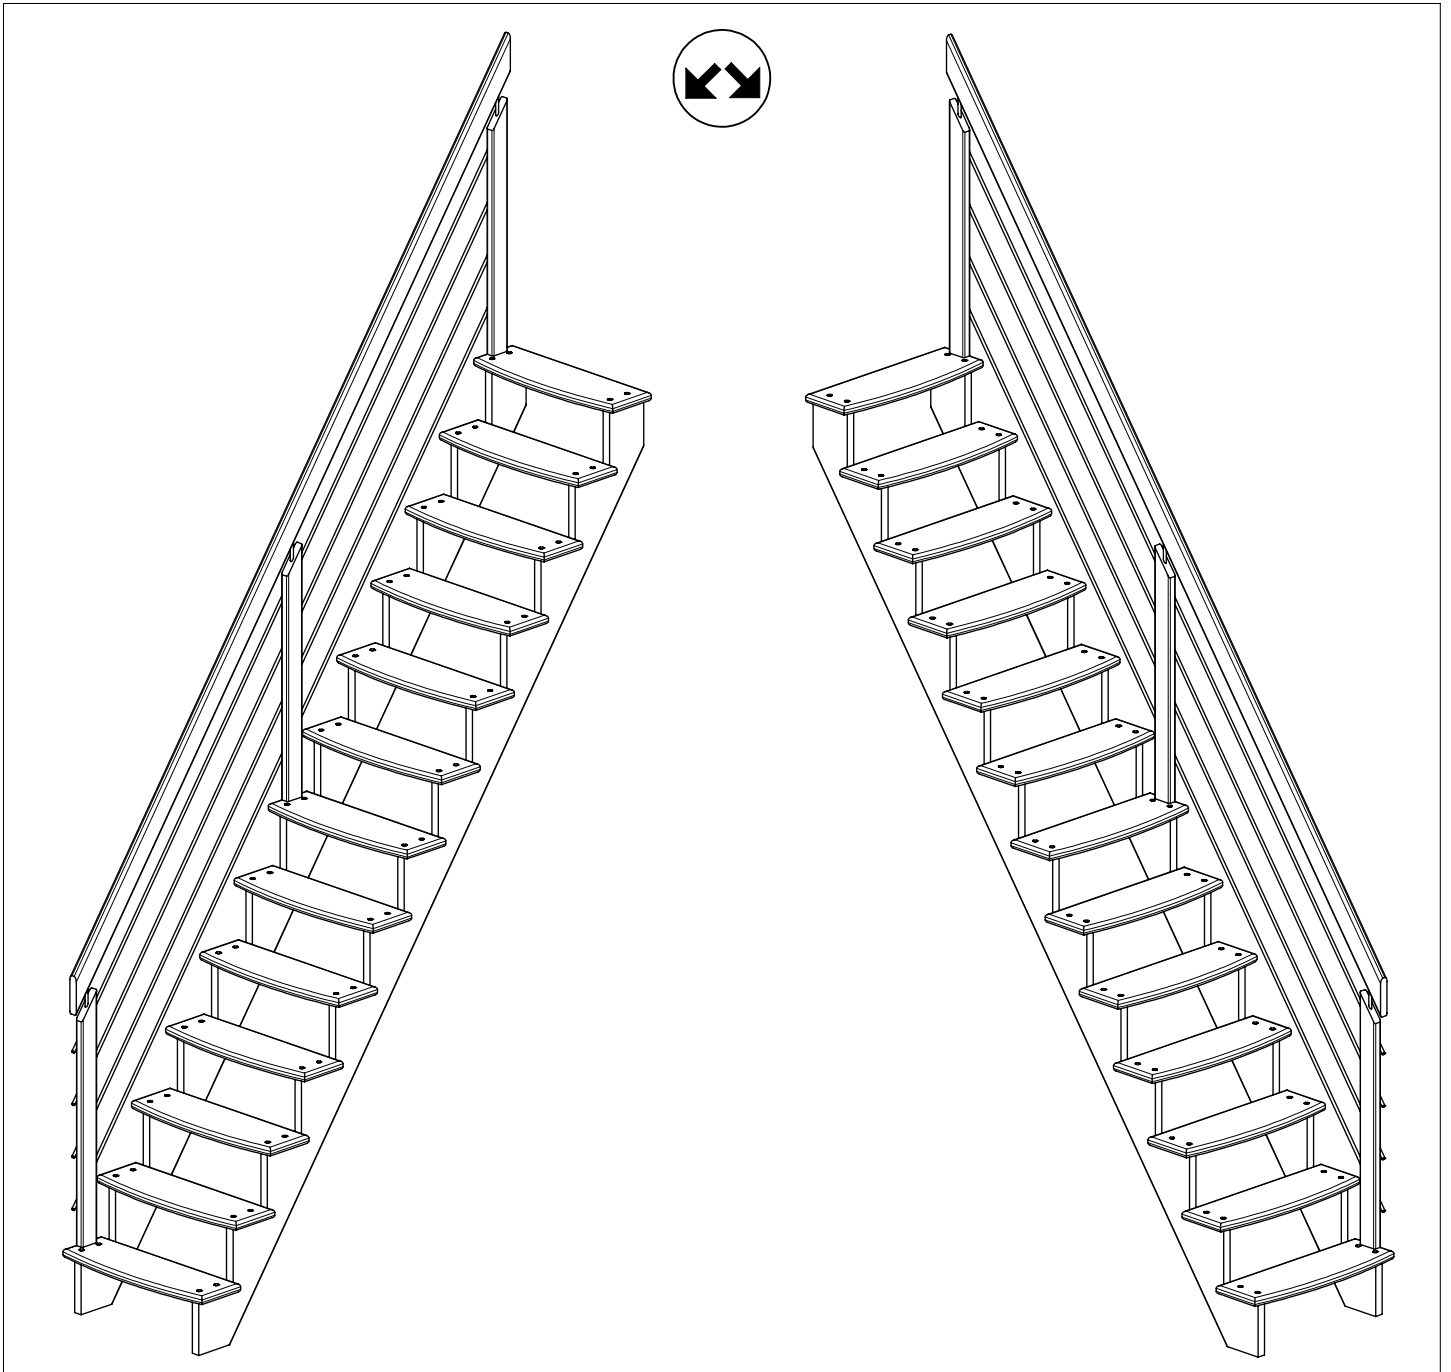

LYON

Installation instruction
Montageanleitung
Instruction de montage

1

Y: 220mm			
N [st / p]	Z [mm]	X [mm]	
		B: 650mm	B: 750mm
11	2420	1810	1810
12	2640	1970	1970
13	2860	2130	2130

2

6

7

8