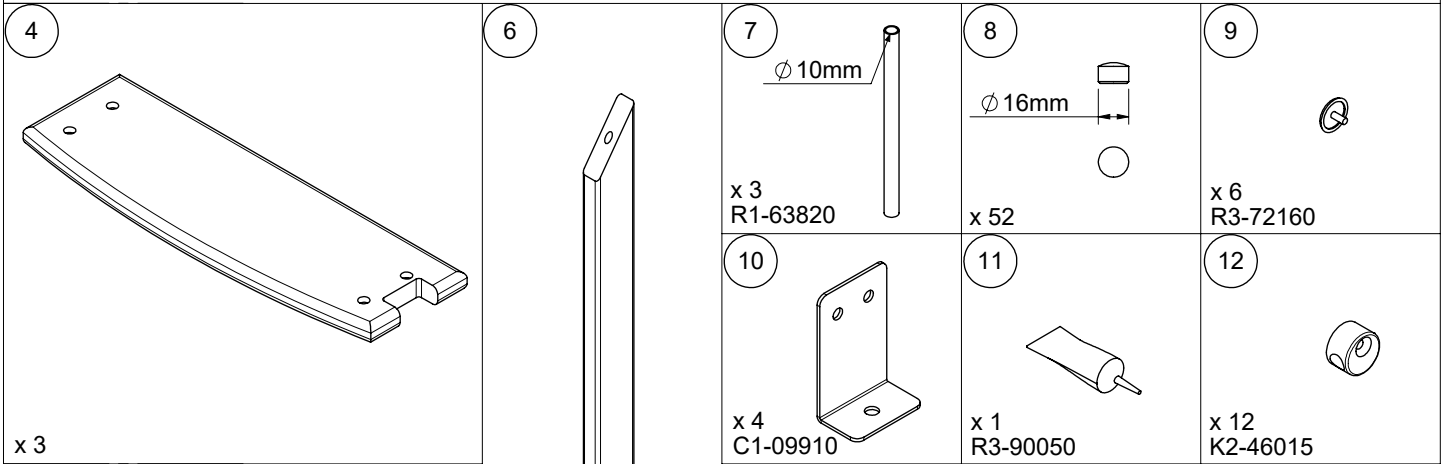

LYON

Installation instruction
Montageanleitung
Instruction de montage

1

Y: 220mm			
N [st / p]	Z [mm]	X [mm]	
		B: 650mm	B: 750mm
11	2420	1810	1810
12	2640	1970	1970
13	2860	2130	2130

2

6

7

8