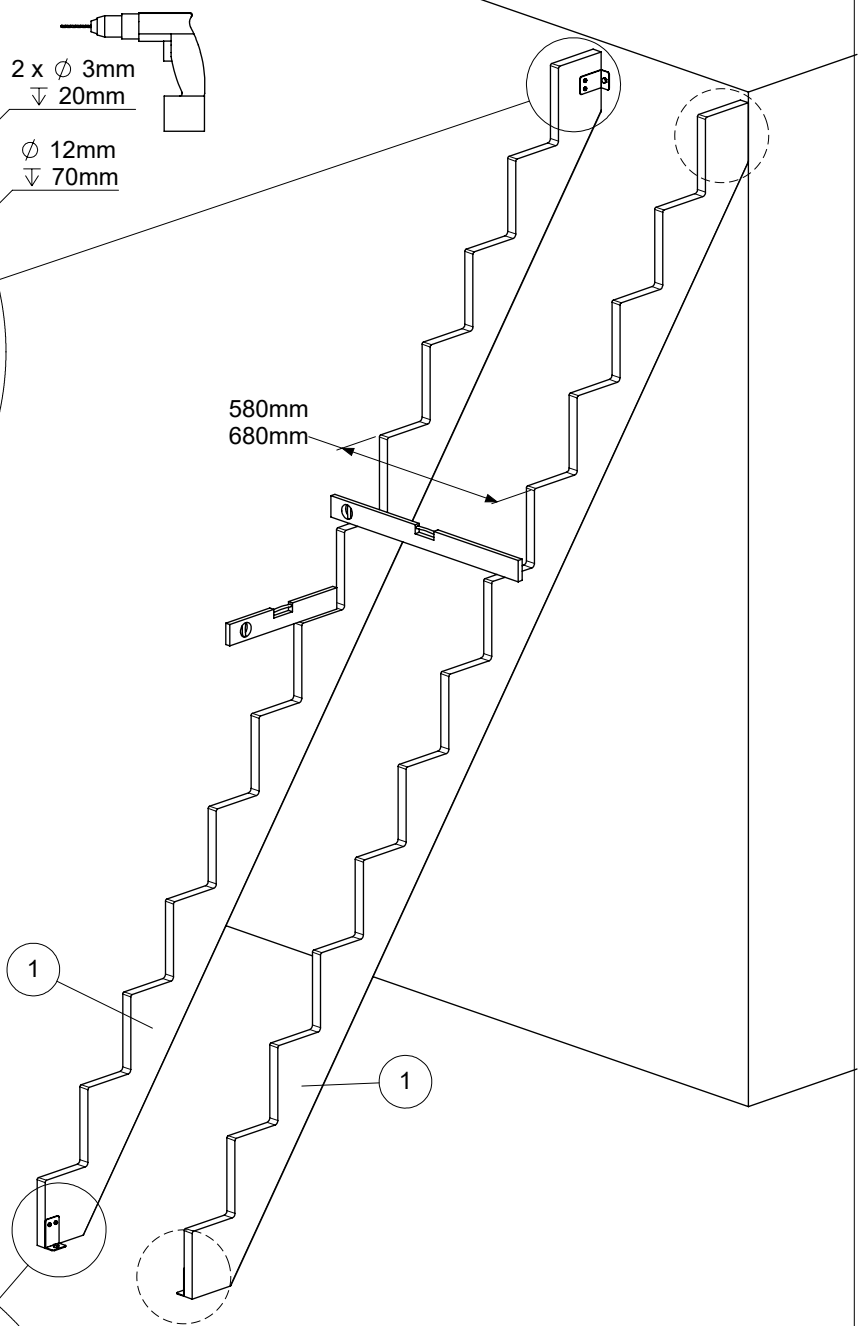

LYON

Installation instruction
Montageanleitung
Instruction de montage

1

Y: 220mm			
N [st / p]	Z [mm]	X [mm]	
		B: 650mm	B: 750mm
11	2420	1810	1810
12	2640	1970	1970
13	2860	2130	2130

2

6

7

8