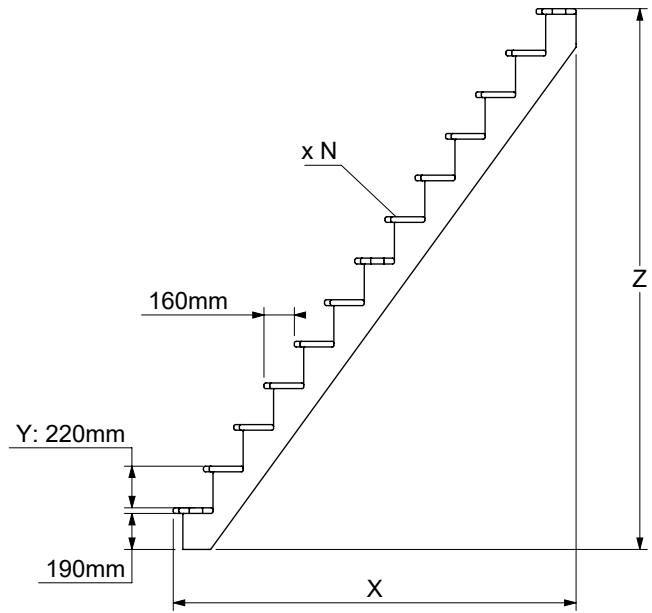

LYON

Installation instruction
Montageanleitung
Instruction de montage

1

Y: 220mm			
N [st / p]	Z [mm]	X [mm]	
		B: 650mm	B: 750mm
11	2420	1810	1810
12	2640	1970	1970
13	2860	2130	2130

2

6

7

8