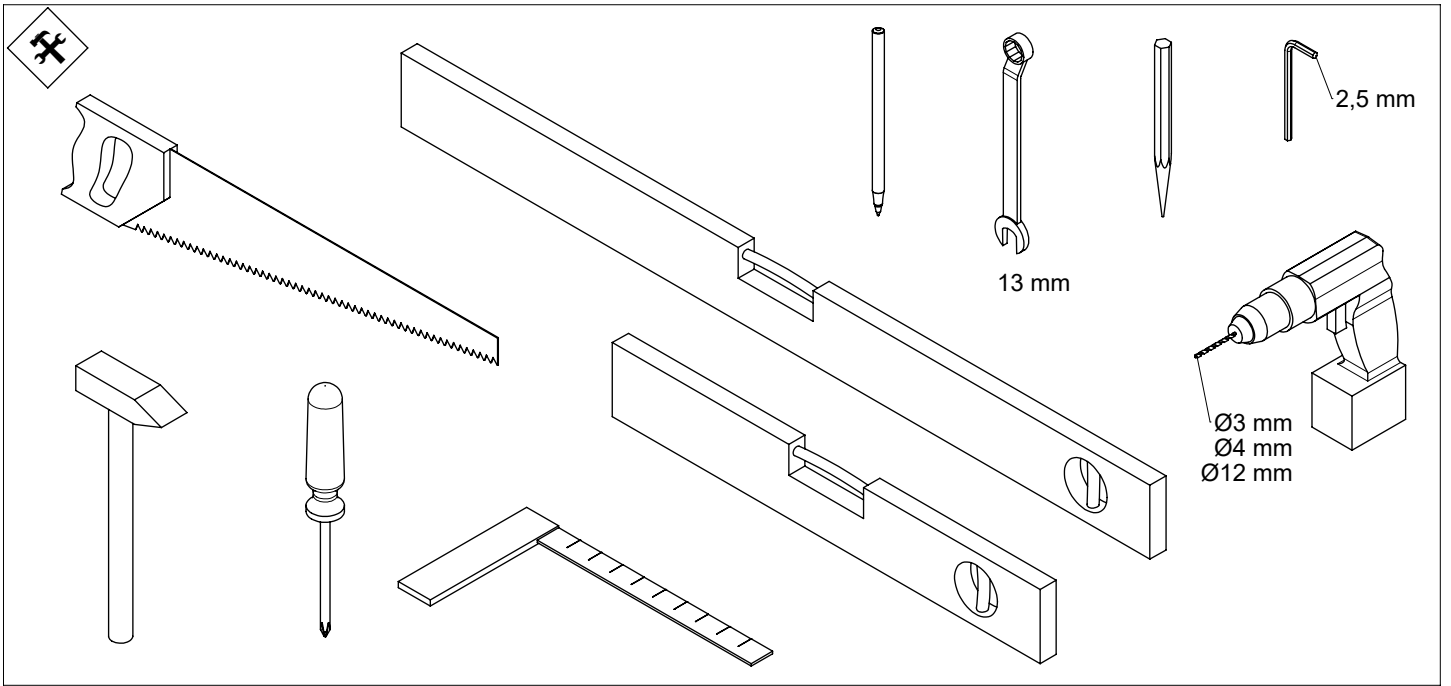

LYON

Installation instruction
Montageanleitung
Instruction de montage

1

Y: 220mm			
N [st / p]	Z [mm]	X [mm]	
		B: 650mm	B: 750mm
11	2420	1810	1810
12	2640	1970	1970
13	2860	2130	2130

2

6

7

8