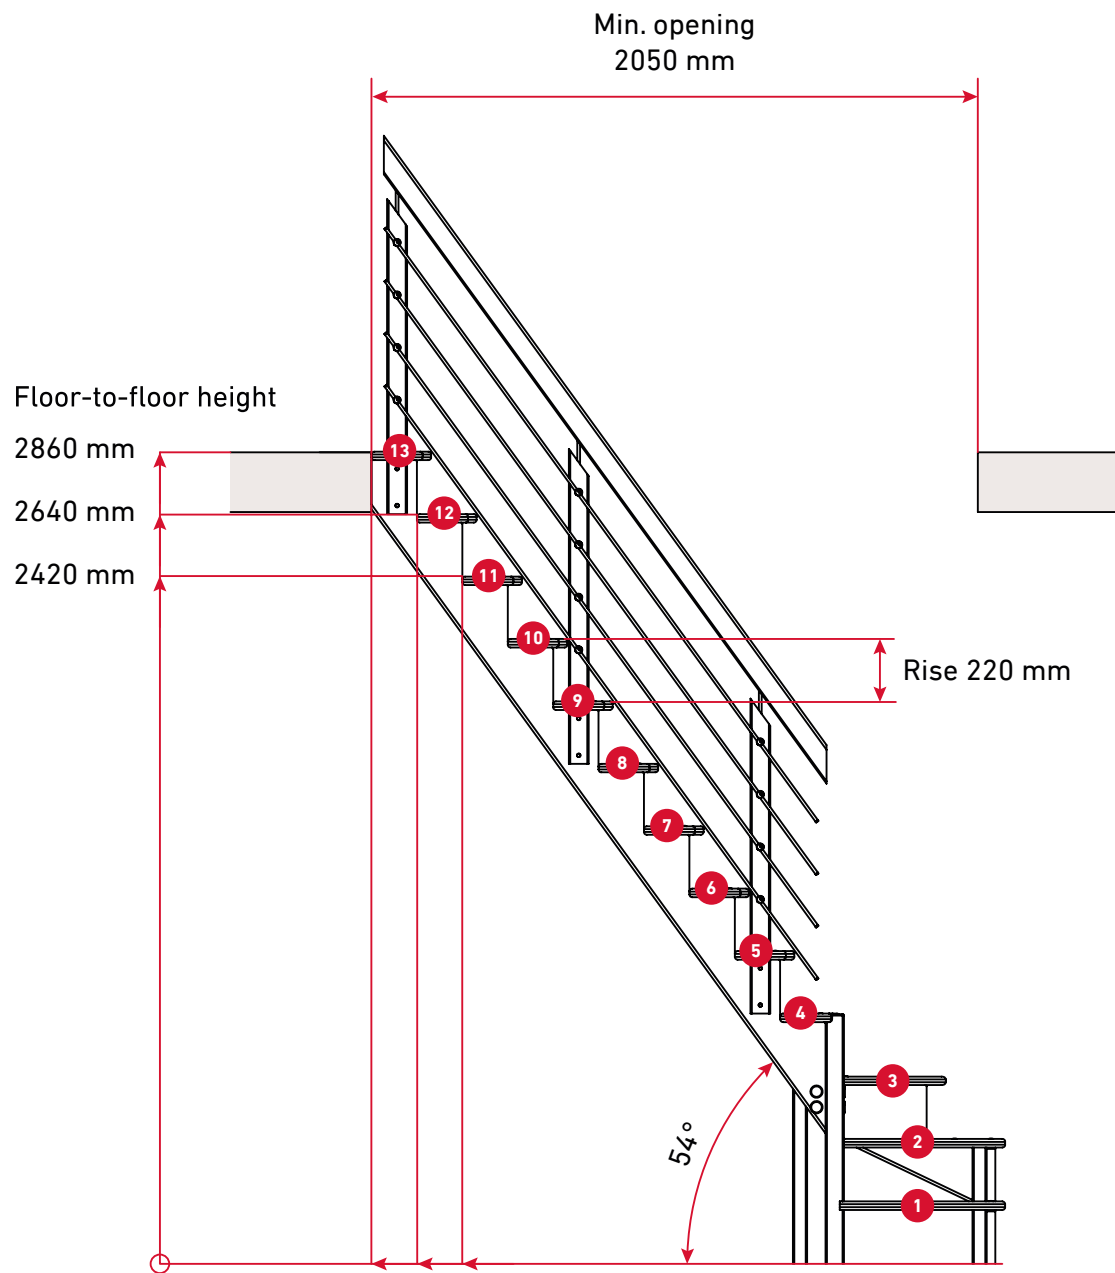

DIMENSIONS

LYON (1/4 TURN)

Landing space
(No. of rises)

- B: 650 mm / B: 750 mm
- 2233mm / 2333 mm (13)
- 2073 mm / 2173 mm (12)
- 1913 mm / 2013 mm (11)